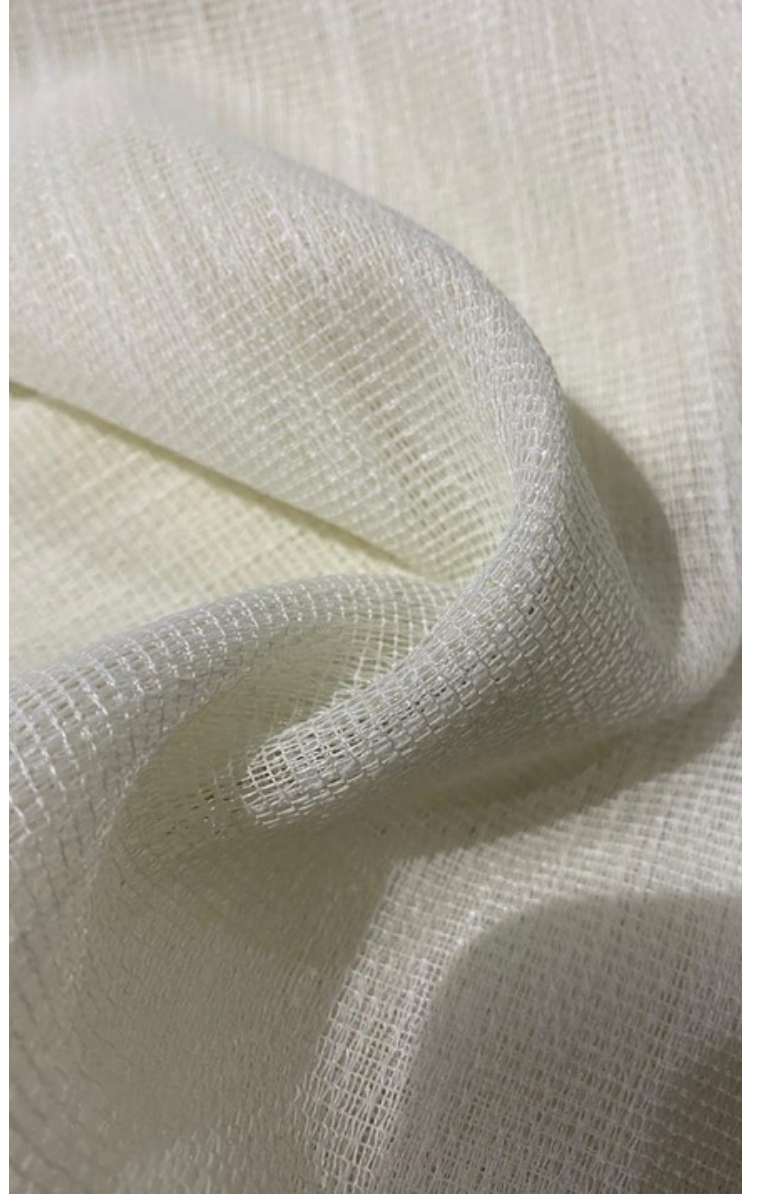

Mon Cheri

“

NICE